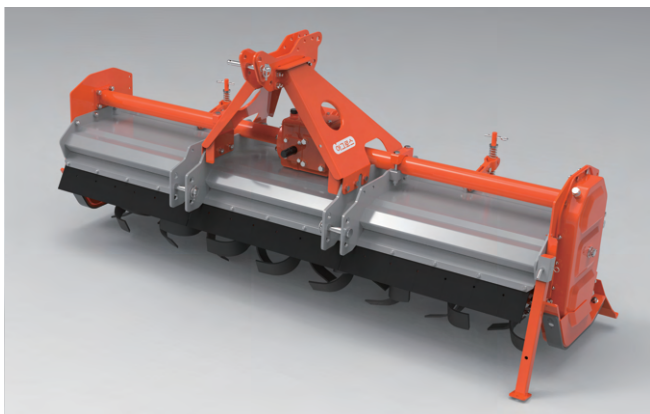

AGROS Rotary Tiller

Wide Type (for rice fields only) AR6000SC Series

- Wide rotary tillers suitable for both paddy and dry fields, designed for tractors with 70–150 horsepower
- Main deck structure with a frame-type design for excellent strength and durability
- Blade with excellent low load and soil fluidity Arrangement

AR6240SC

Specifications

Model	AR6240SC	AR6260SC	AR6280SC	AR6300SC
Overall Width (mm)	2360	2880	3080	3275
Overall Height (mm)	1160	1230		
Overall Length (mm)	915	940		
Working Width (mm)	2355	2660	2785	2980
Working Depth (mm)	100~130			
Number of Flanges (EA)	9	10	11	12
Number of Blades (EA)	54	60	66	72
Tillage Blade Type	C Type			
Blade Shaft Speed (rpm)	156,175,196, 219 / 540 rpm			
Required Power (hp)	70~85	85~100	100~120	120~150
Height of PTO Shaft (mm)	660	710		
Weight (kg)	670	800	840	875

- Up to 100 HP (6240) and 150 HP (6260) gearboxes applied (Oil gauge installed as standard)

- Main deck with frame structure with high-strength double BEAM

- Spring tension and rolling type back cover (Using high tensile steel plate)
- The rear cover adjustment bracket can be moved and installed

- Powerful special Geared side drive of material
- Perfect gear fixation using special grooved nuts

- Blade with excellent low load and soil fluidity Arrangement
- Applied a large-diameter pipe that excels in burying straw