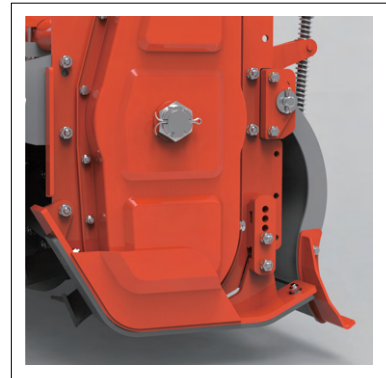

AGROS Rotary Tiller

Wide Type (for rice fields only) AR6000SC Series

- Wide rotary tillers suitable for both paddy and dry fields, designed for tractors with 70–150 horsepower
- Main deck structure with a frame-type design for excellent strength and durability
- Blade with excellent low load and soil fluidity Arrangement

- Up to 100 HP (6240) and 150 HP (6260) gearboxes applied (Oil gauge installed as standard)

- Main deck with frame structure with high-strength double BEAM

- Spring tension and rolling type back cover (Using high tensile steel plate)
- The rear cover adjustment bracket can be moved and installed

- Powerful special Geared side drive of material
- Perfect gear fixation using special grooved nuts

- Blade with excellent low load and soil fluidity Arrangement
- Applied a large-diameter pipe that excels in burying straw