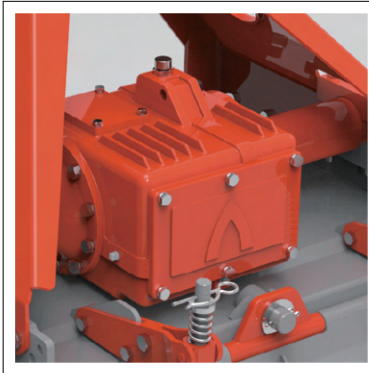

AGROS Rotary Tiller

Wide Type (for rice fields only) AR6000SC Series

- Wide rotary tillers suitable for both paddy and dry fields, designed for tractors with 70–150 horsepower
- Main deck structure with a frame-type design for excellent strength and durability
- Blade with excellent low load and soil fluidity Arrangement

AR6240SC

Specifications

Model	AR6240SC	AR6260SC	AR6280SC	AR6300SC
Overall Width (mm)	2360	2880	3080	3275
Overall Height (mm)	1160	1230		
Overall Length (mm)	915	940		
Working Width (mm)	2355	2660	2785	2980
Working Depth (mm)	100~130			
Number of Flanges (EA)	9	10	11	12
Number of Blades (EA)	54	60	66	72
Tillage Blade Type	C Type			
Blade Shaft Speed (rpm)	156,175,196, 219 / 540 rpm			
Required Power (hp)	70~85	85~100	100~120	120~150
Height of PTO Shaft (mm)	660	710		
Weight (kg)	670	800	840	875

- Up to 100 HP (6240) and 150 HP (6260) gearboxes applied (Oil gauge installed as standard)

- Main deck with frame structure with high-strength double BEAM

- Spring tension and rolling type back cover (Using high tensile steel plate)
- The rear cover adjustment bracket can be moved and installed

- Powerful special Geared side drive of material
- Perfect gear fixation using special grooved nuts

- Blade with excellent low load and soil fluidity Arrangement
- Applied a large-diameter pipe that excels in burying straw