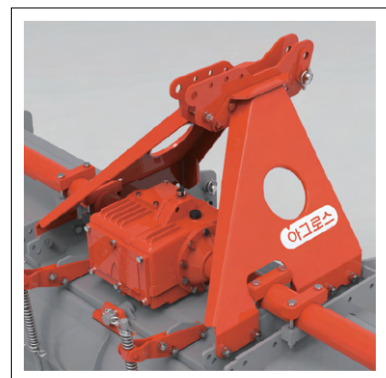

AGROS Rotary Tiller

Wide Type (for rice fields only) AR6000SC Series

- Wide rotary tillers suitable for both paddy and dry fields, designed for tractors with 70–150 horsepower
- Main deck structure with a frame-type design for excellent strength and durability
- Blade with excellent low load and soil fluidity Arrangement

- Up to 100 HP (6240) and 150 HP (6260) gearboxes applied (Oil gauge installed as standard)

- Main deck with frame structure with high-strength double BEAM

- Spring tension and rolling type back cover (Using high tensile steel plate)
- The rear cover adjustment bracket can be moved and installed

- Powerful special Geared side drive of material
- Perfect gear fixation using special grooved nuts

- Blade with excellent low load and soil fluidity Arrangement
- Applied a large-diameter pipe that excels in burying straw

- Economical and convenient replacement type Auxiliary skid
- Use of highly durable spring steel

- Special Front mud splatter prevention rubber plate with good material flexibility
- Detachable type for easy attachment and detachment