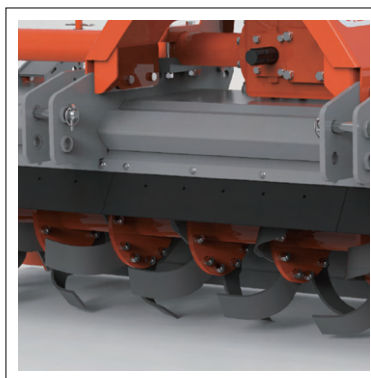

AGROS Rotary Tiller

Wide Type (for rice fields only) AR6000SC Series

- Wide rotary tillers suitable for both paddy and dry fields, designed for tractors with 70–150 horsepower
- Main deck structure with a frame-type design for excellent strength and durability
- Blade with excellent low load and soil fluidity Arrangement

- Up to 100 HP (6240) and 150 HP (6260) gearboxes applied (Oil gauge installed as standard)

- Main deck with frame structure with high-strength double BEAM

- Spring tension and rolling type back cover (Using high tensile steel plate)
- The rear cover adjustment bracket can be moved and installed

- Powerful special Geared side drive of material
- Perfect gear fixation using special grooved nuts

- Blade with excellent low load and soil fluidity Arrangement
- Applied a large-diameter pipe that excels in burying straw

- Economical and convenient replacement type Auxiliary skid
- Use of highly durable spring steel

- Special Front mud splatter prevention rubber plate with good material flexibility
- Detachable type for easy attachment and detachment