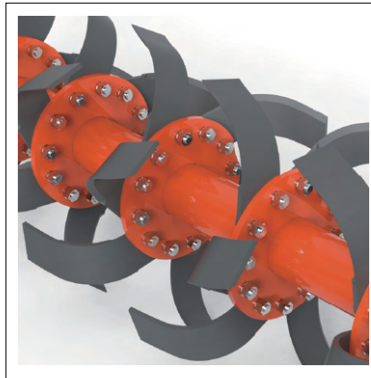

AGROS Rotary Tiller

Wide Type (for rice fields only) AR6000SC Series

- Wide rotary tillers suitable for both paddy and dry fields, designed for tractors with 70–150 horsepower
- Main deck structure with a frame-type design for excellent strength and durability
- Blade with excellent low load and soil fluidity Arrangement

- Up to 100 HP (6240) and 150 HP (6260) gearboxes applied (Oil gauge installed as standard)

- Main deck with frame structure with high-strength double BEAM

- Spring tension and rolling type back cover (Using high tensile steel plate)
- The rear cover adjustment bracket can be moved and installed

- Powerful special Geared side drive of material
- Perfect gear fixation using special grooved nuts

- Blade with excellent low load and soil fluidity Arrangement
- Applied a large-diameter pipe that excels in burying straw

- Economical and convenient replacement type Auxiliary skid
- Use of highly durable spring steel

- Special Front mud splatter prevention rubber plate with good material flexibility
- Detachable type for easy attachment and detachment