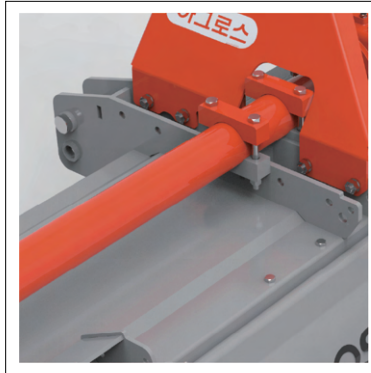

AGROS Rotary Tiller

Wide Type (for rice fields only) AR6000SC Series

- Wide rotary tillers suitable for both paddy and dry fields, designed for tractors with 70–150 horsepower
- Main deck structure with a frame-type design for excellent strength and durability
- Blade with excellent low load and soil fluidity Arrangement

AR6240SC

Specifications

Model	AR6240SC	AR6260SC	AR6280SC	AR6300SC
Overall Width (mm)	2360	2880	3080	3275
Overall Height (mm)	1160	1230		
Overall Length (mm)	915	940		
Working Width (mm)	2355	2660	2785	2980
Working Depth (mm)	100~130			
Number of Flanges (EA)	9	10	11	12
Number of Blades (EA)	54	60	66	72
Tillage Blade Type	C Type			
Blade Shaft Speed (rpm)	156,175,196, 219 / 540 rpm			
Required Power (hp)	70~85	85~100	100~120	120~150
Height of PTO Shaft (mm)	660	710		
Weight (kg)	670	800	840	875

- Up to 100 HP (6240) and 150 HP (6260) gearboxes applied (Oil gauge installed as standard)

- Main deck with frame structure with high-strength double BEAM

- Spring tension and rolling type back cover (Using high tensile steel plate)
- The rear cover adjustment bracket can be moved and installed

- Powerful special Geared side drive of material
- Perfect gear fixation using special grooved nuts

- Blade with excellent low load and soil fluidity Arrangement
- Applied a large-diameter pipe that excels in burying straw